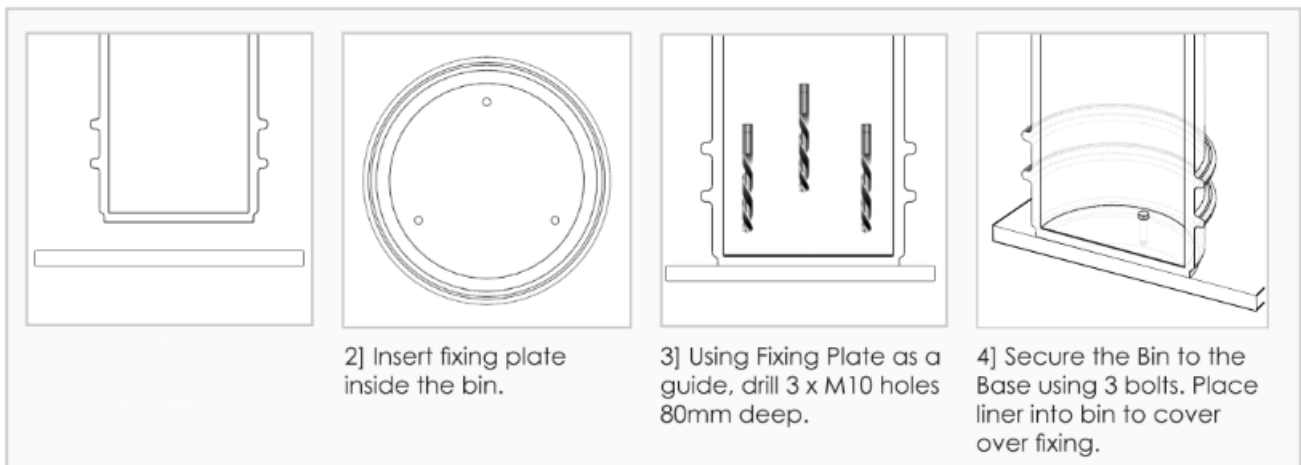

The bin can be securely fixed to the ground using the ground fixing bolts which are supplied as standard with each bin, alternatively the bin can be weighted down using the optional concrete ballast which sits inside the bin.

If you require a colour that is not among our standard colours, please contact us as more colours may be available upon request

Dimensions: Height: 800mm - Diameter: 450mm - Capacity: 90 Litres

Fixing Instructions